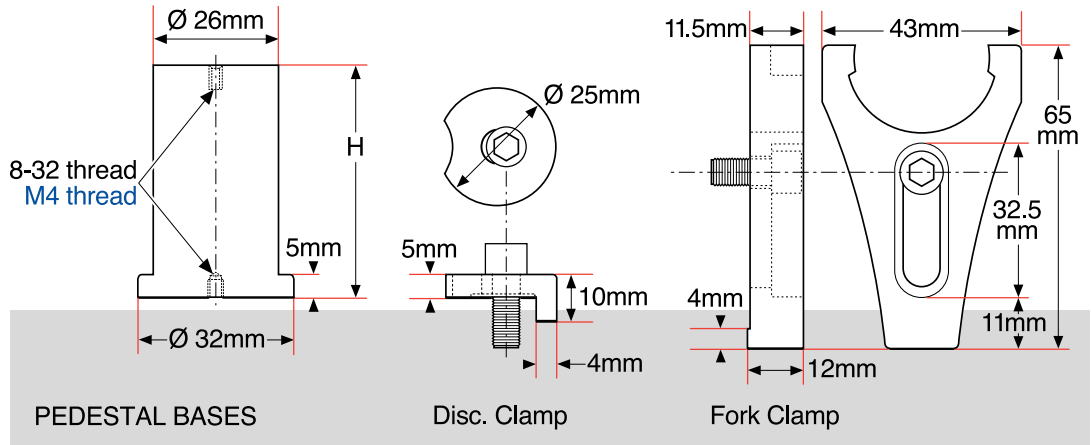

Specifications & Tolerances

Dimensions:
±0.2mm
Material: Stainless Steel

Pedestal Bases

INCH

METRIC

Item	Height, h (inches)	(mm)	Price	PART NUMBER	PART NUMBER
Pedestal Base	0.78	20.00		147-0910	147-0915
Pedestal Base	0.98	25.00		147-0920	147-0925
Pedestal Base	1.00	25.40		147-0930	147-0935
Pedestal Base	1.18	30.00		147-0940	147-0945
Pedestal Base	1.38	35.00		147-0950	147-0955
Pedestal Base	1.50	38.10		147-0960	147-0965
Pedestal Base	1.58	40.00		147-0970	147-0975
Pedestal Base	1.77	45.00		147-0980	147-0985
Pedestal Base	1.97	50.00		147-0990	147-0995
Pedestal Base	2.00	50.80		147-1110	147-1115
Pedestal Base	2.17	55.00		147-1120	147-1125
Pedestal Base	2.36	60.00		147-1130	147-1135
Pedestal Base	2.50	63.50		147-1140	147-1145
Pedestal Base	3.00	76.20		147-1150	147-1155
Disc Clamp	-	-		149-0060	149-0065
Fork Clamp	-	-		149-0070	149-0075
Pedestal Base Spacer	0.03	0.80		147-1220	147-1220
Pedestal Base Spacer	0.05	1.20		147-1230	147-1230
Pedestal Base Spacer	0.06	1.60		147-1240	147-1240
Pedestal Base Spacer	0.08	2.00		147-1250	147-1250
Pedestal Base Spacer	0.10	2.50		147-1260	147-1260
Pedestal Base Spacer	0.14	3.50		147-1270	147-1270
Pedestal Base Spacer	0.15	3.90		147-1280	147-1280
Pedestal Base Spacer	0.17	4.30		147-1290	147-1290

ORDERING
&
TECHNICAL SUPPORT
(949) 851-5881
FAX (949) 851-5058
E-MAIL
sales@optosigma.com
WEB
www.optosigma.com